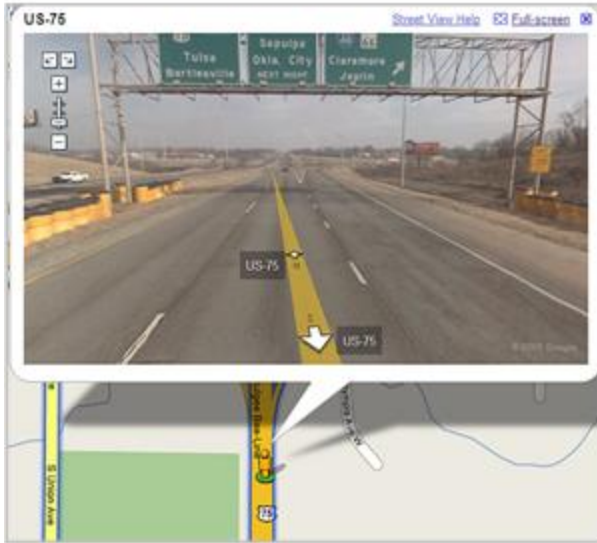

Directions from the West
Exit 224
Hiway 75 Okmulgee Bartlesville
Exit next sharp right
Union Ave
Continue east across Union Ave on West Kelly service road and turn right onto Olympia Ave

Directions from the South
Exit East
Interstate 44 Hiway 75 Claremore Joplin
Continue east on West Skelly service road to sharp right Exit
Elwood Ave
Continue west on West Kelly service road and turn left onto Olympia Ave

Turkey & Tatur Trail Race 2008

From West

From North

From South

From North
From South

From East

S Olympia Ave

P