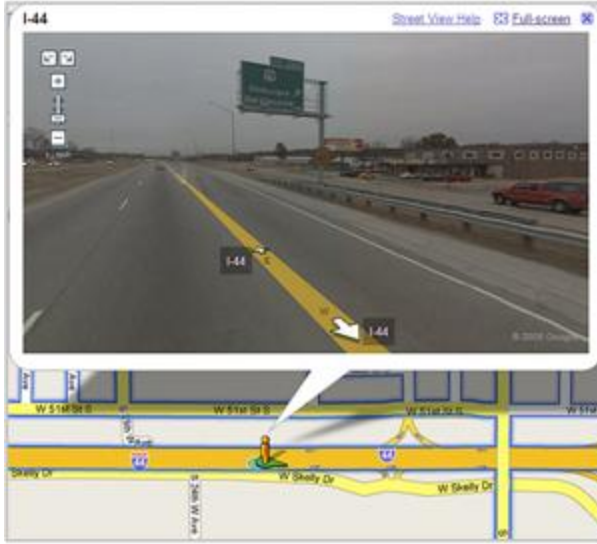

Turkey & Tatur Trail Race 2008

Directions from the North
Exit East
Interstate 44 Hiway 75 Claremore Joplin
Continue east on West Skelly service road to sharp right Exit
Elwood Ave
Continue west on West Kelly service road and turn left onto Olympia Ave

Directions from the East
Exit 225
Elwood Ave
Right on West 51st St and loop to right onto West Skelly Ave
Continue west on West Kelly service road and turn left onto Olympia Ave
- OR -
Exit 224
Hiway 75 Okmulgee Bartlesville
Follow directions from North

Directions from the West
Exit 224
Hiway 75 Okmulgee Bartlesville
Exit next sharp right
Union Ave
Continue east across Union Ave on West Kelly service road and turn right onto Olympia Ave

Directions from the South
Exit East
Interstate 44 Hiway 75 Claremore Joplin
Continue east on West Skelly service road to sharp right Exit
Elwood Ave
Continue west on West Kelly service road and turn left onto Olympia Ave

Turkey & Tatur Trail Race 2008

From West

From North

From South

From North
From South

From East

S Olympia Ave

P