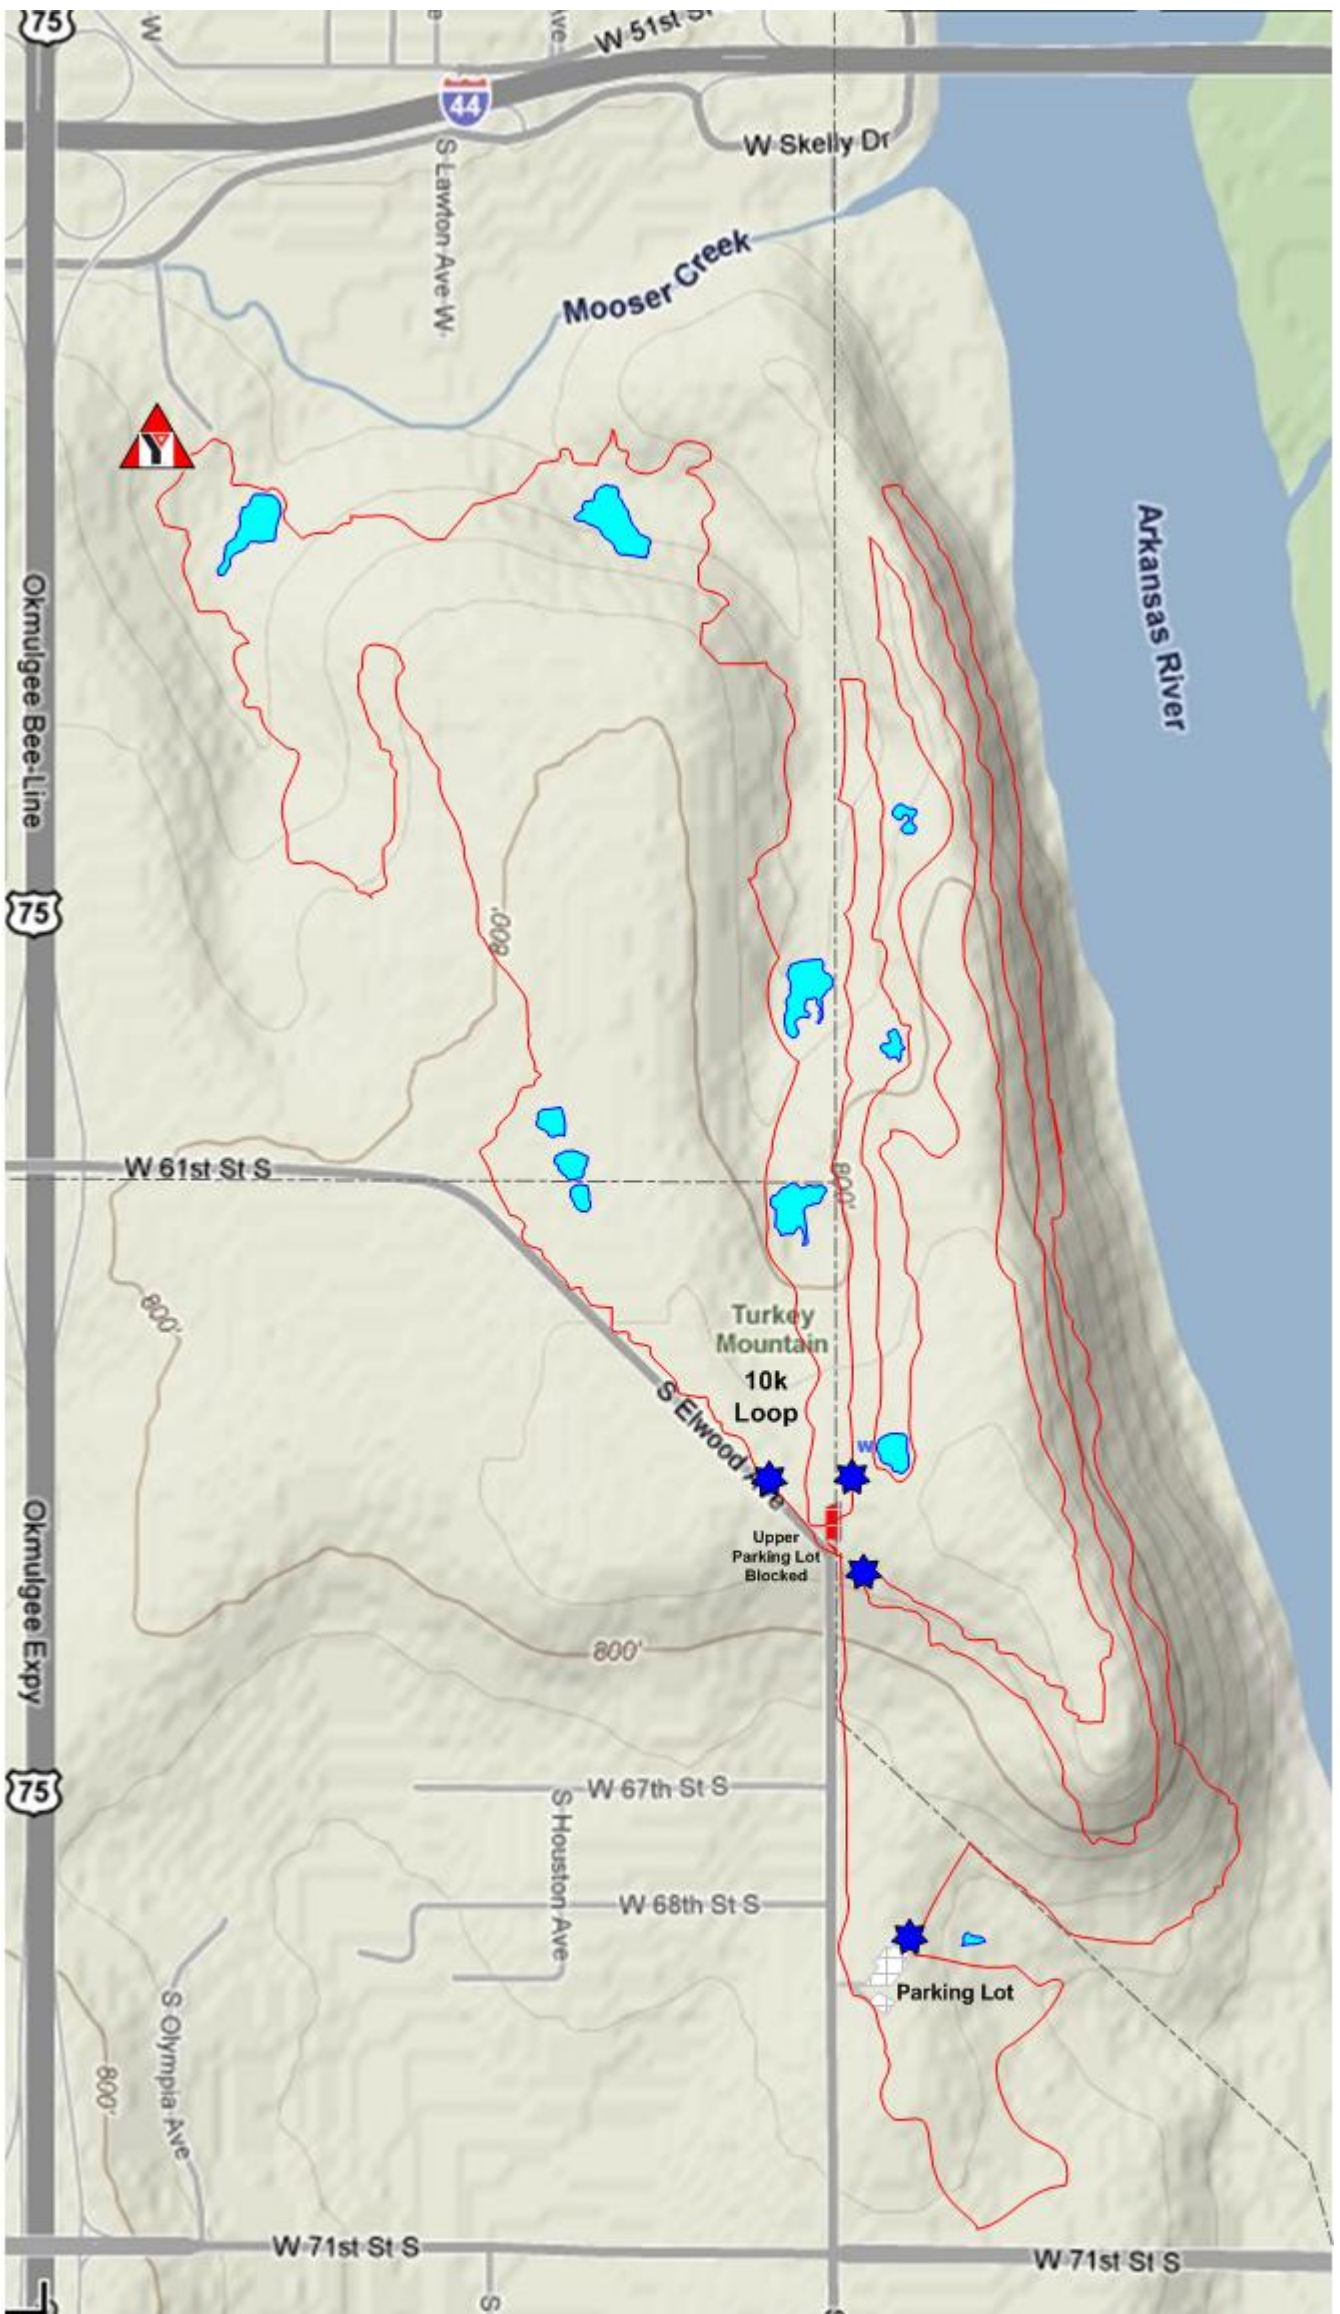

Turkey & Tatur Trail Race 2008

Directions from the North
Exit East
Interstate 44 Hiway 75 Claremore Joplin
Continue east on West Skelly service road to sharp right Exit
Elwood Ave
Continue west on West Kelly service road and turn left onto Olympia Ave

Turkey & Tatur Trail Race 2008

From West

From North

From South

From North
From South

From East

S Olympia Ave

P

P

P

P

Race HQ
Shelter

Start
Line

Turkey & Tatars

Trail Race 2008

YMCA Start/Finish

Aid Station

Ultra Trail
Power Line

YMCA of Greater Tulsa

Turkey & Tatars Trail Race 2008