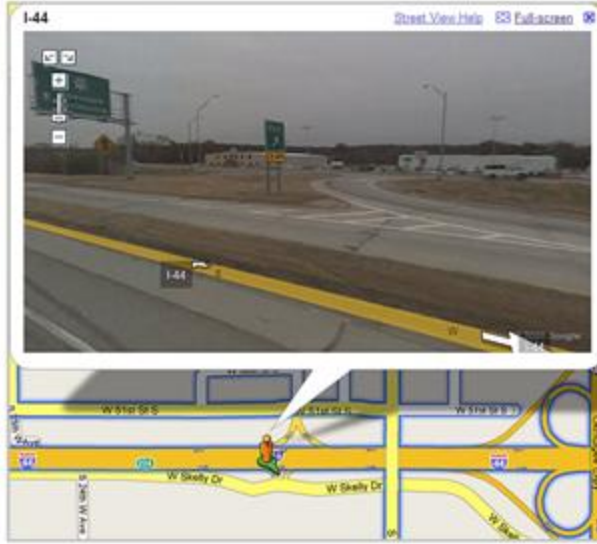

Turkey & Tatur Trail Race 2008

Directions from the North
Exit East
Interstate 44 Hiway 75 Claremore Joplin
Continue east on West Skelly service road to sharp right Exit
Elwood Ave
Continue west on West Kelly service road and turn left onto Olympia Ave

Directions from the East
Exit 225
Elwood Ave
Right on West 51st St and loop to right onto West Skelly Ave
Continue west on West Kelly service road and turn left onto Olympia Ave
- OR -
Exit 224
Hiway 75 Okmulgee Bartlesville
Follow directions from North

Directions from the West
Exit 224
Hiway 75 Okmulgee Bartlesville
Exit next sharp right
Union Ave
Continue east across Union Ave on West Kelly service road and turn right onto Olympia Ave

Directions from the South
Exit East
Interstate 44 Hiway 75 Claremore Joplin
Continue east on West Skelly service road to sharp right Exit
Elwood Ave
Continue west on West Kelly service road and turn left onto Olympia Ave

Turkey & Tatur Trail Race 2008

From West

From North

From South

From North
From South

From East

S Olympia Ave

P